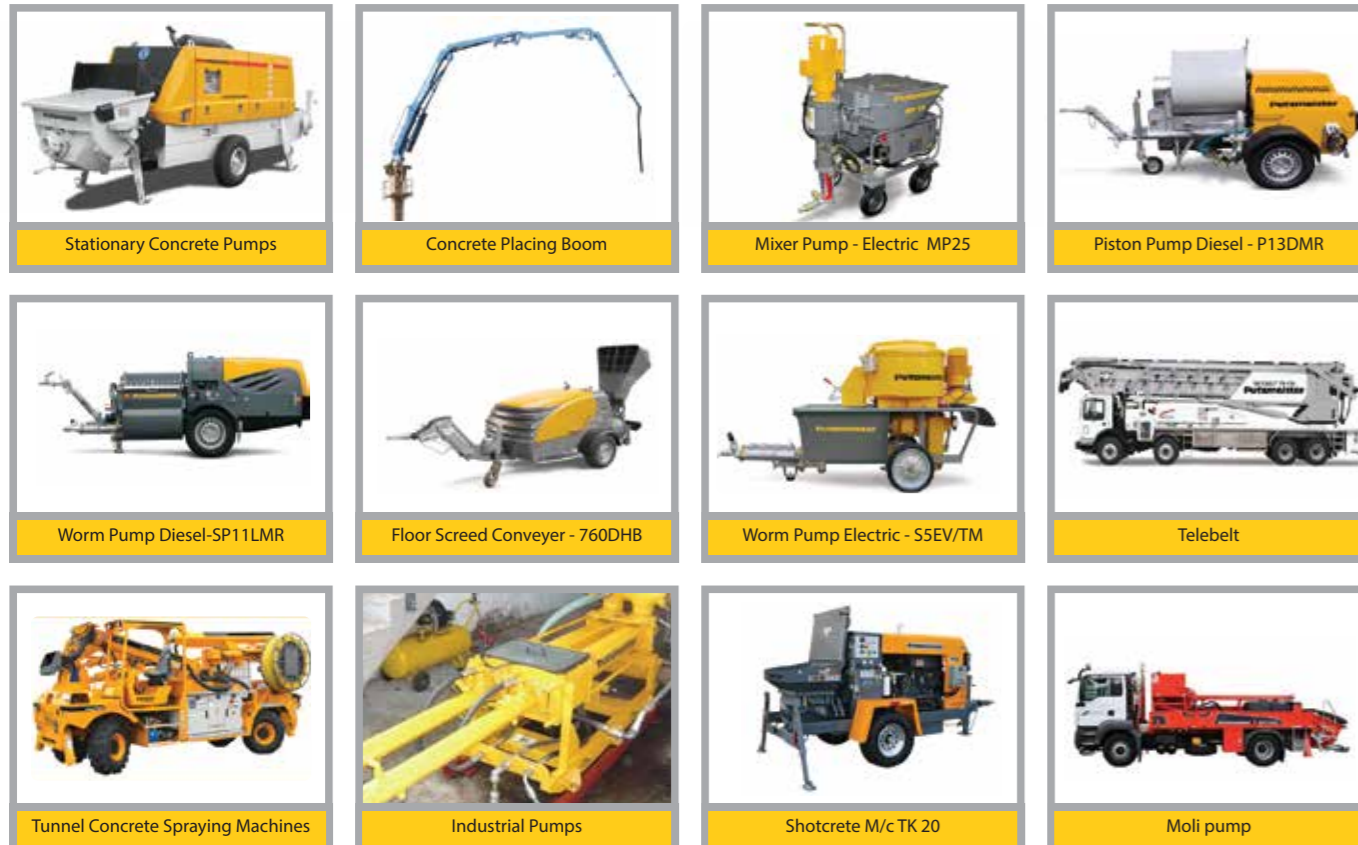

Putzmeister is the leading German manufacturer of Truck mounted concrete pumps, Stationary concrete pumps, Placing booms, Shotcrete machines, Telebelts, Industrial pumps & Mortar machines for Plaster, Screed, Grout, Injection, Fire proofing etc.

UAE's most wanted: The Putzmeister BSF 56-5.16 HLS

Liebherr's wide range of Concrete mixing plants, Truck mixers & Recycling plants can provide the right solution for economical production and optimum transport of high-quality concrete. Further products for use with concrete include conveyor belts for truck mixers and plant control or moisture measuring systems.