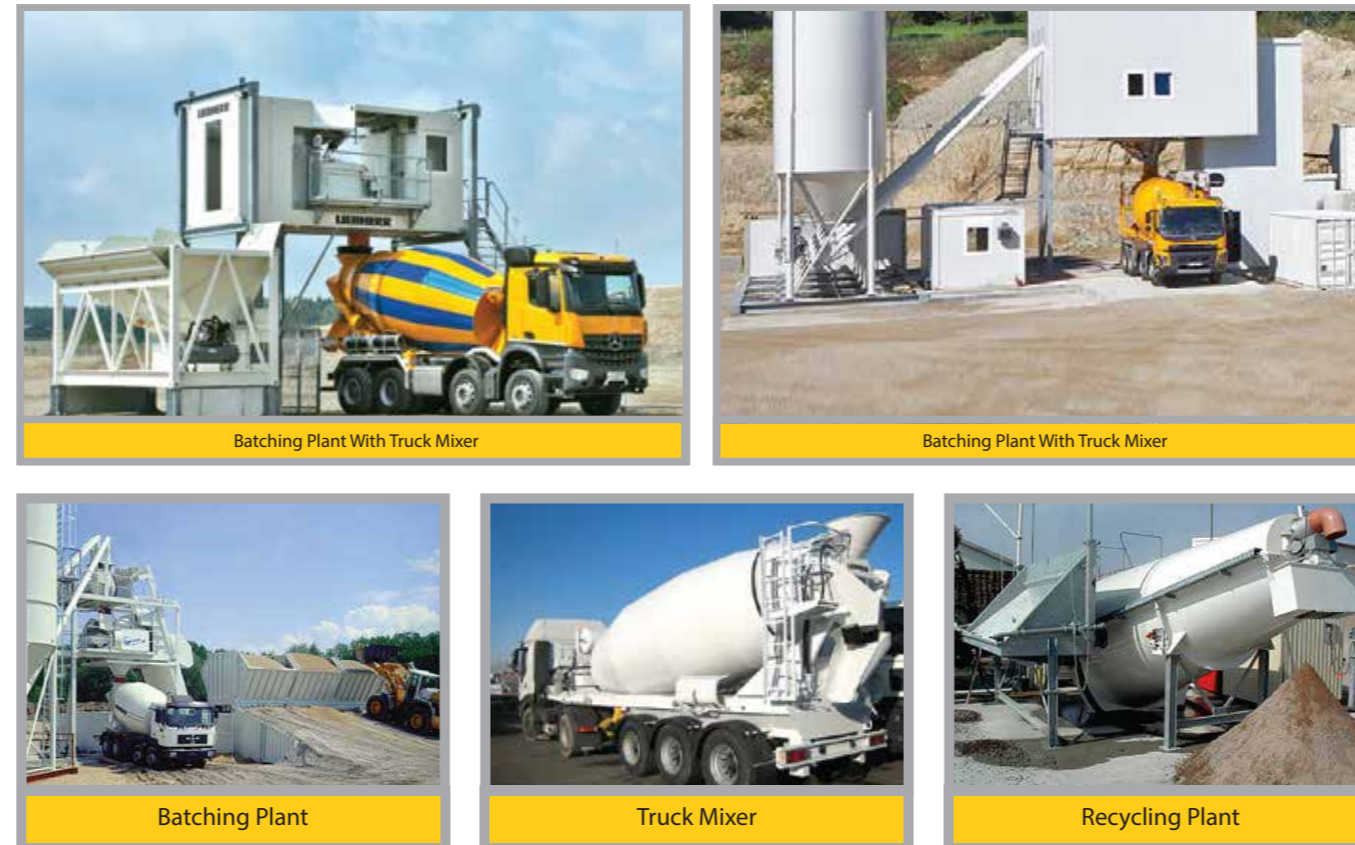

UAE Concrete Batching Plants | Mobile | Stationary